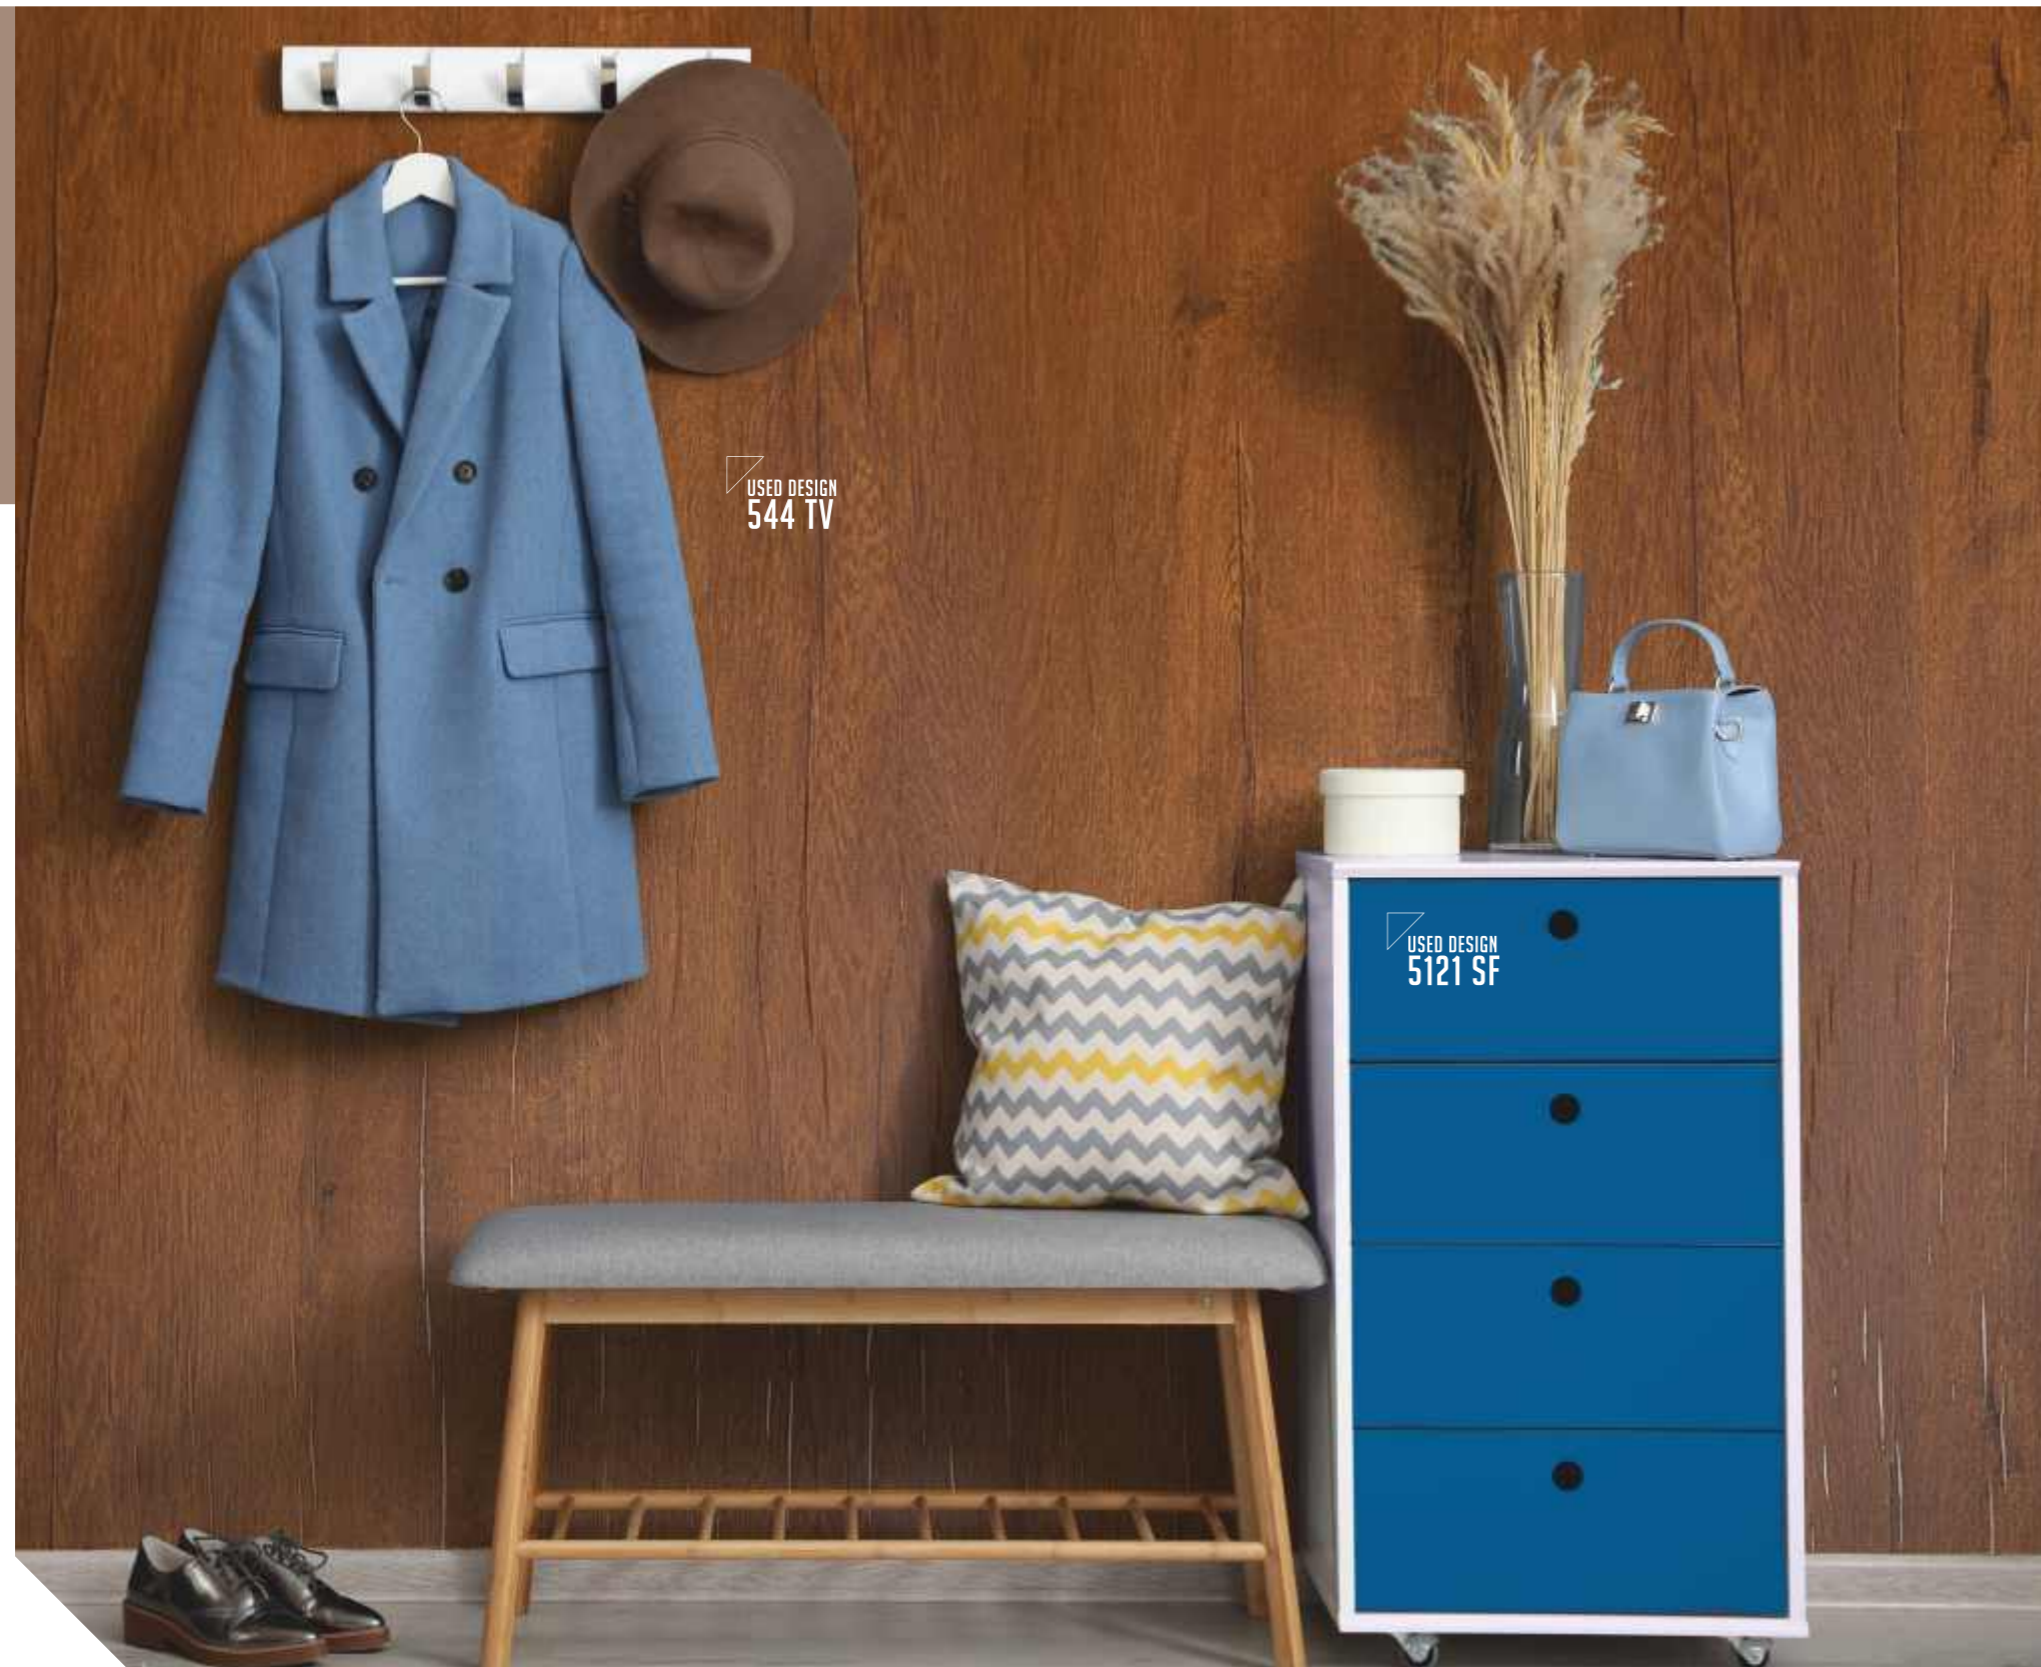

ROUGH CUT PINE

515 RP
IRISH CHERRY

516 RP
BLISH CHERRY

519 RP
ALPINO WALNUT BROWN

TROPICAL VENEER

597 TV
CANADIAN OAK

544 TV
RUSSIAN OAK

siesta®
Incredibile. Compravendite. aura