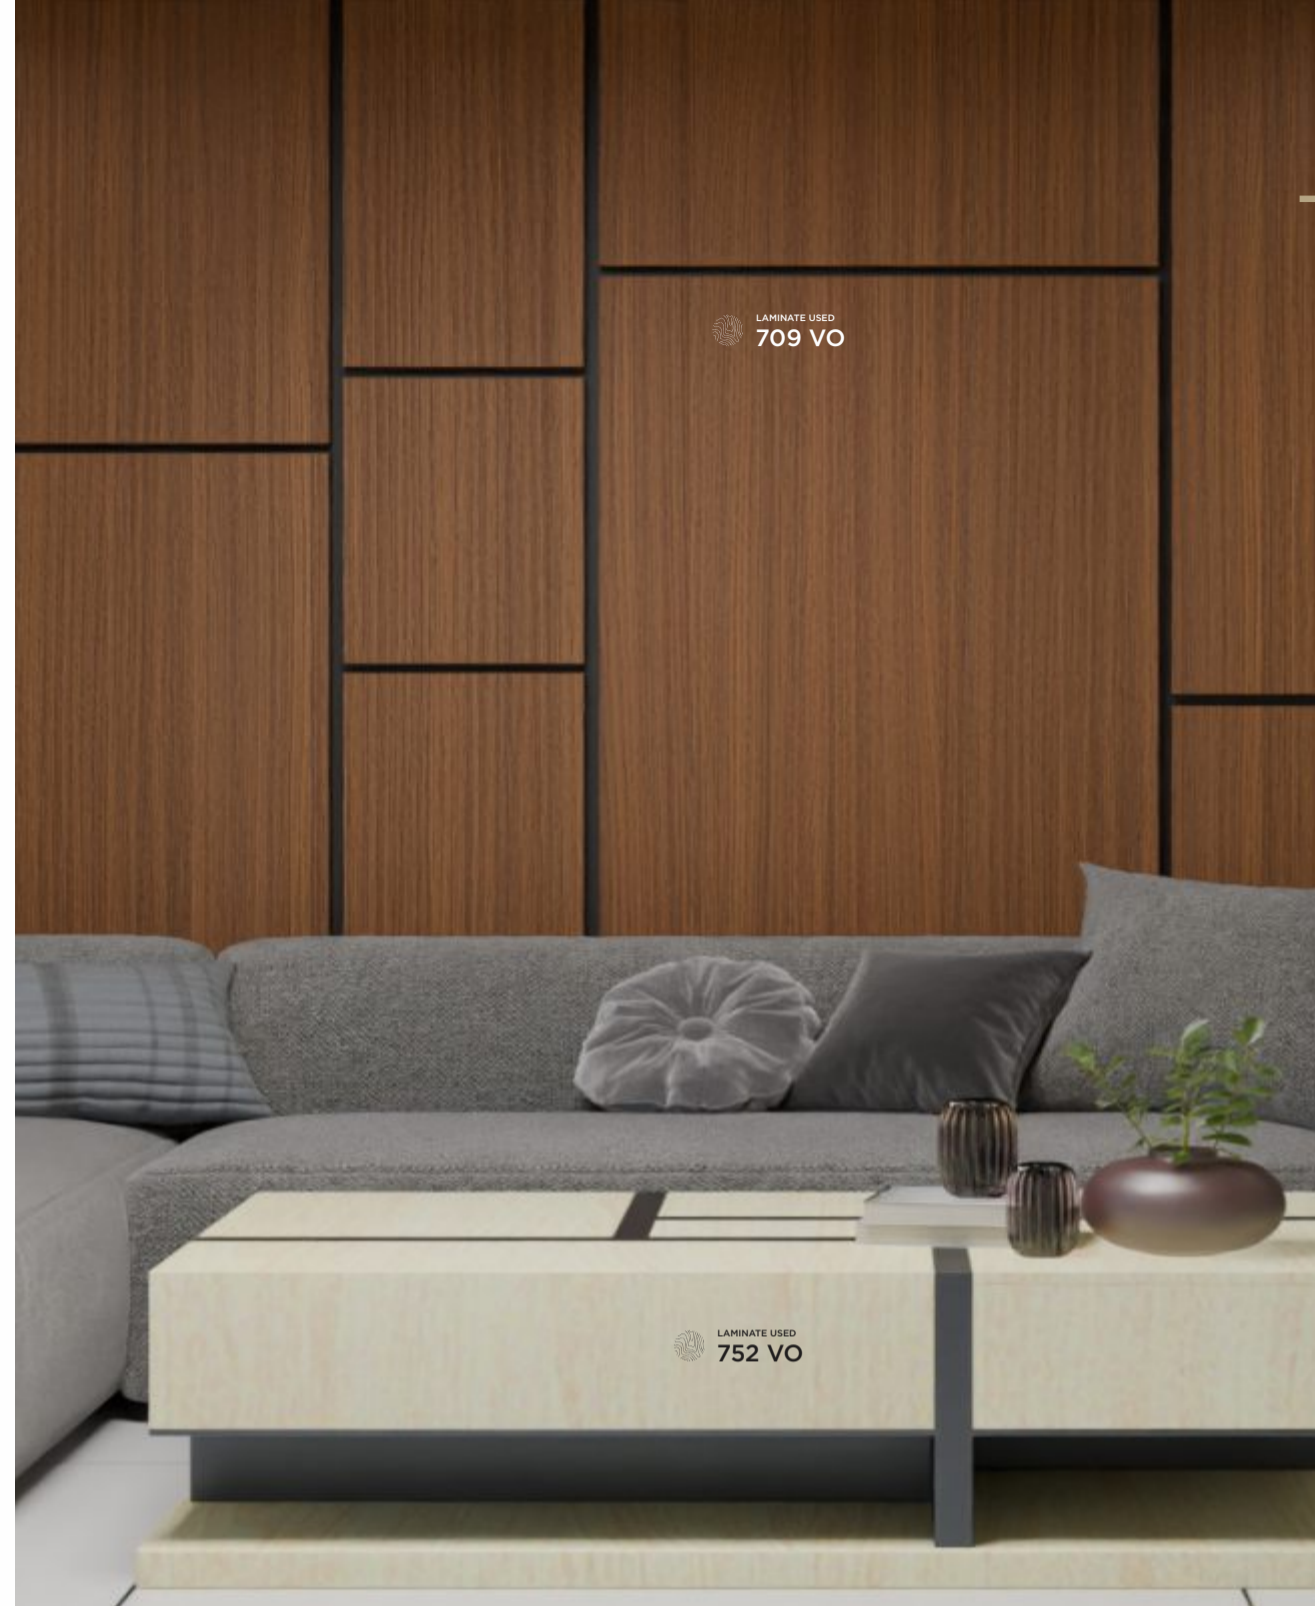

THE DAZZLING

Infuse Your World with the
Essence of Modern Grandeur

730 VO
PRINCESS WALNUT