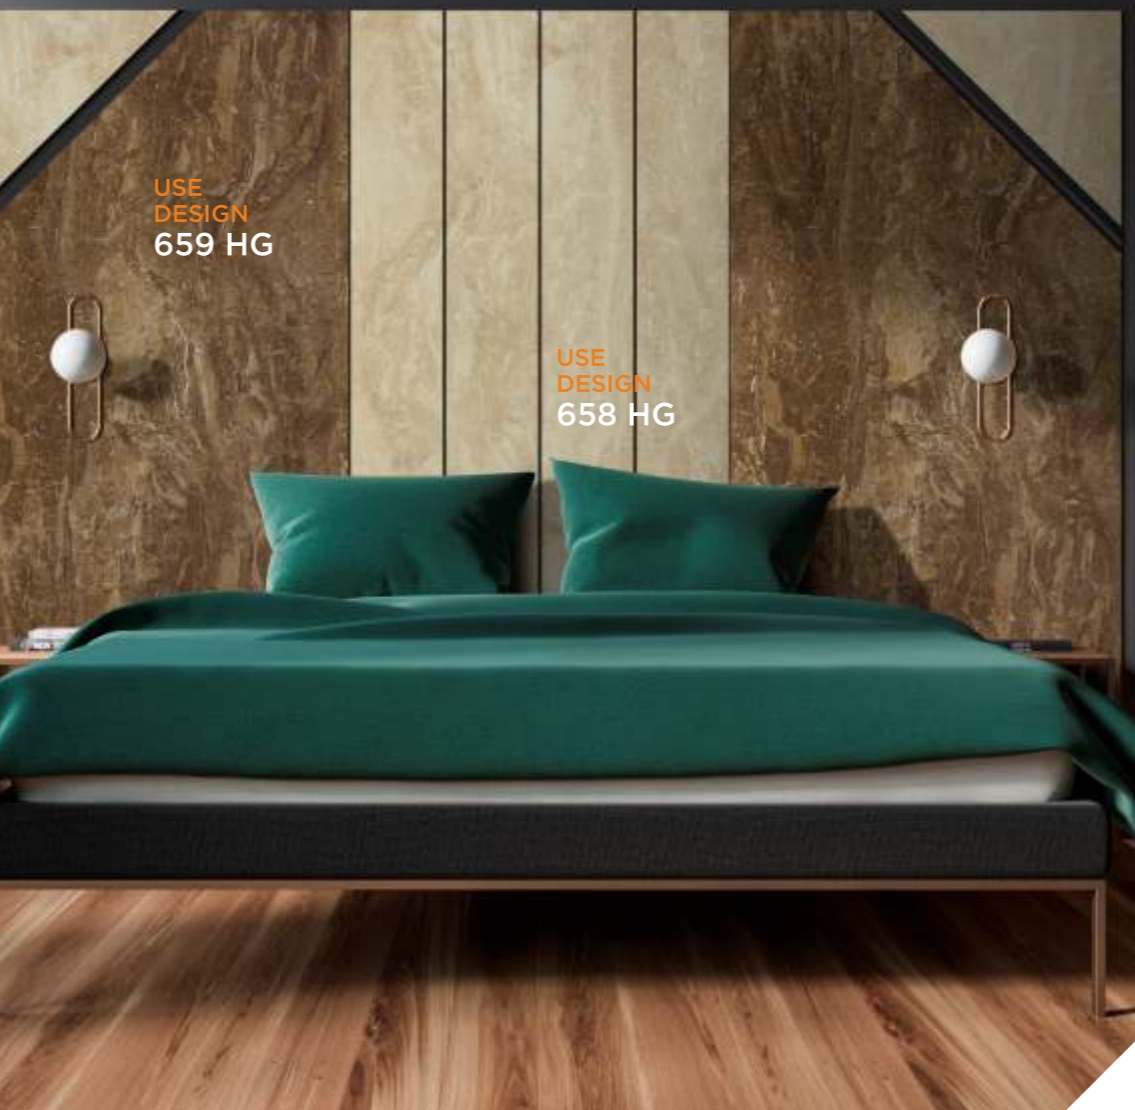

658 HG X-1
ITALIAN MARBLE LIGHT