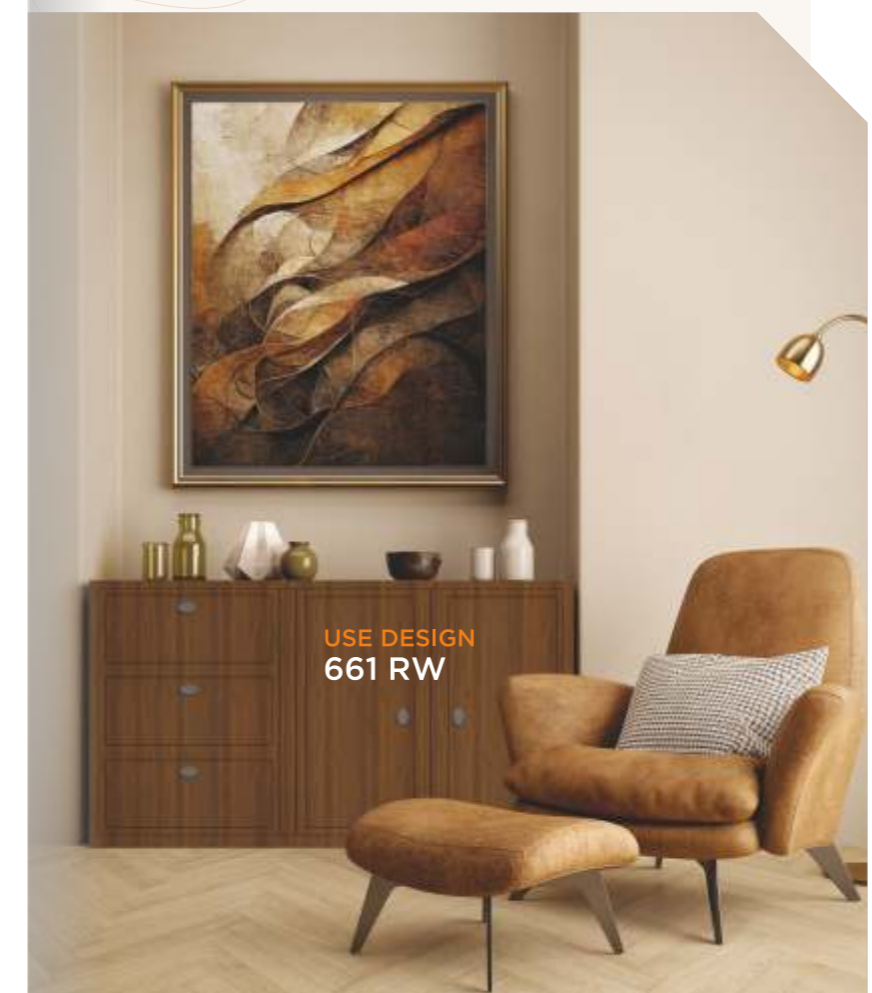

661 RW X2
MISTY OAK

This enigmatic shade will draw you into worlds unknown. Deeply contemplative.