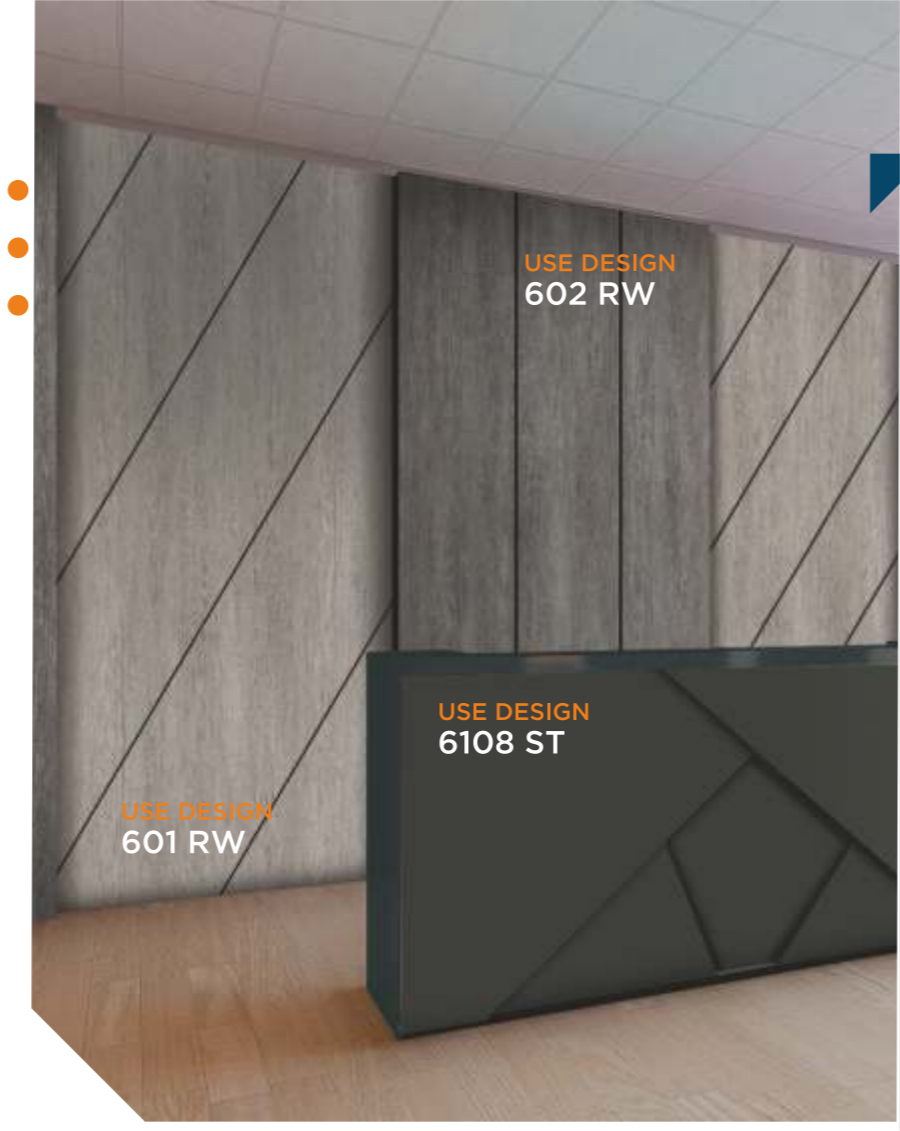

6104 SF
MOON GREY

ROUGH WOOD

 602 RW X2
GREY WOODBURST

6139 ST X3
MULBERRY GREY

6108 ST X3
IRON GREY

 601 RW X2
SILVER WOODBURST

CALM AND SERENE

Miraculously and amazingly create the spectacular view with this product.